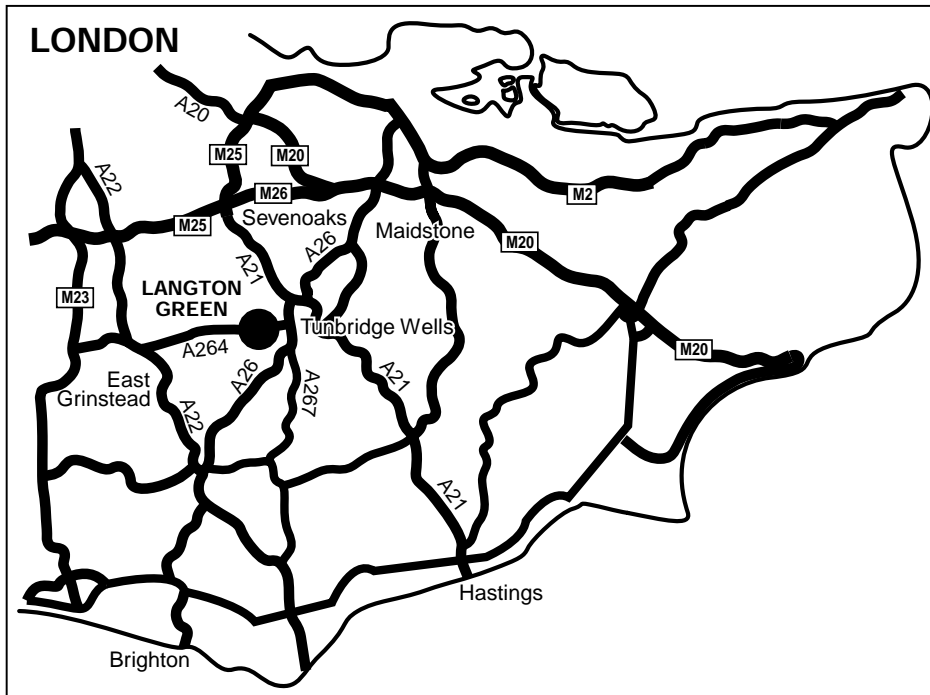

mediaflo directions

Mediaflo Communications

Langton Green
Tunbridge Wells
Kent TN3 0EG

Tel: 01892 860900

Fax: 01892 863503

ISDN: 01892 861653

www.mediaflo.co.uk

By car...

From Gatwick,
Heathrow or London
- M25 to junction 5.
A21, A26 to
Tunbridge Wells.
A264 to Langton
Green.

From Dover,
Folkestone - M20 to
M25, junction 5. A21,
A26 to Tunbridge
Wells. A264 to
Langton Green.

By train...

Regular train services
from Charing Cross,
Waterloo East
and Cannon Street to
Tunbridge Wells or
Tonbridge.
Trains from Europe to
Ashford International
with connecting
trains to Tonbridge.